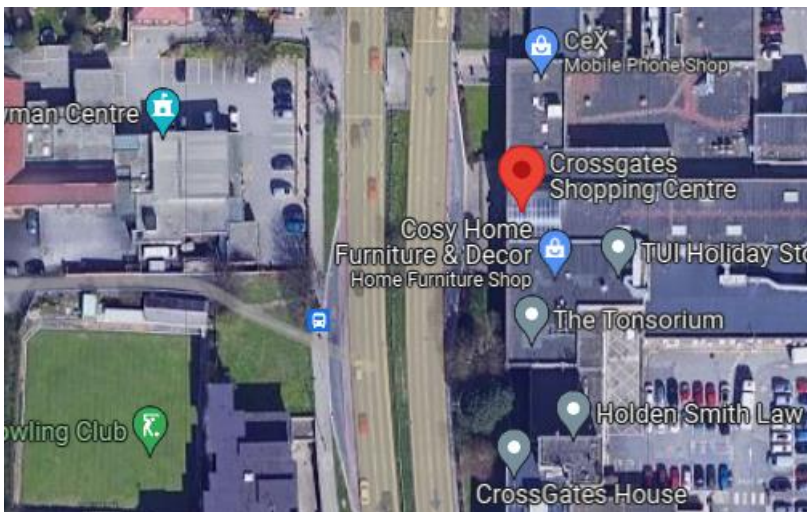

**Leaving from:**

St Mary & St Walburga's church  
Shipley,  
Bradford  
BD18 3LU

**6.15am**

St Augustine's Church  
Harehill,  
Leeds LS8 5HR

**7.00am**

Crossgates Shopping Centre  
Opp St Teresa's Church  
Crossgate.  
Leeds LS15 8DT